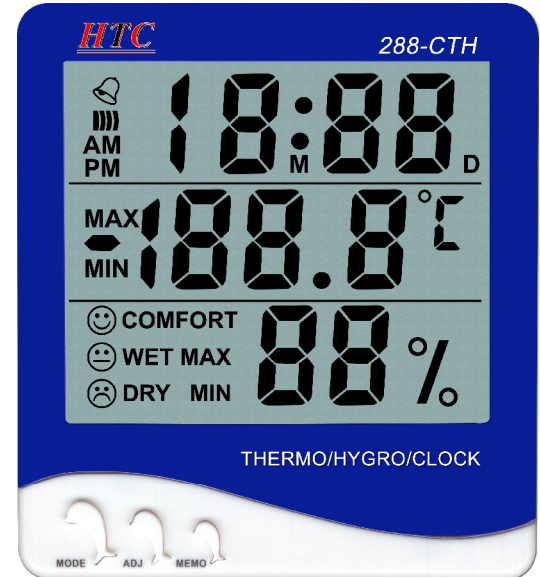

Thermo-Hygrometer

288-CTH / 288-ATH

HTC
INSTRUMENTS

288-CTH

Big Display Thermo / Hygrometer with Clock

- Environment Comfort Display : "COMFORT", "WET", "DRY"
- Temperature Range : 0°C ~ 50°C (32° ~ 120° F)
- Temp. Accuracy : $\pm 1.0^{\circ}\text{C}$ ($\pm 1.8^{\circ}\text{F}$)
- Humidity Range : 30% ~ 90% RH
- Humidity Accuracy : $\pm 8\%$ RH
- Battery : AAA 1.5V.
- Time / Temp / Humidity indicate.
- Temp. reading for °F & °C.
- MAX and MIN Temperature and Humidity Memory.
- Calendar with Alarm Clock.

288-ATH

Big Display Indoor-Outdoor Thermo / Hygrometer with Clock

- Environment comfort display : "COMFORT", "WET", "DRY".
- Temperature Range : (IN / OUT)
- -20°C ~ 70°C (-4°F ~ 158°F)
- Temperature Accuracy : $\pm 1.0^{\circ}\text{C}$ ($\pm 1.8^{\circ}\text{F}$).
- Humidity Range : 20% ~ 90% RH.
- Humidity Accuracy : $\pm 5\%$ RH
- (40% ~ 80%) other $\pm 8\%$.
- Battery : AAA 1.5V.
- Time / Temp / Humidity indicate.
- Temperature reading for °F & °C.
- MAX & MIN Temperature and Humidity Memory. 12 / 24 hours system clock.
- Sensor Length : 3 Meters.